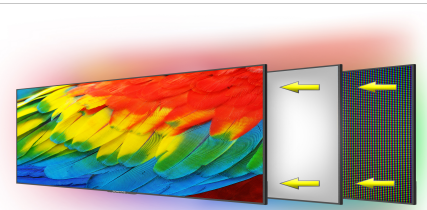

Key Features

165Hz Refresh Rate

Stay above the pack with 165Hz, giving you an edge in performance as frames transition instantly.

Vivid IPS Panel

The IPS (In-Plane Switching) panel cannot be beat when it comes to consistently delivering top color performance & sharp visibility from multiple viewing angles.

LED

With sharper contrasts of light and darks, LED display delivers a vast array of rich colors, ensuring that moving images have never been so pleasing to the eyes.

Fast Response Time

Fast response times reduce ghosting & blurring while transitioning pixels, always keeping the enemy & terrain precisely in focus during chaotic moments.

98% sRGB Color Gamut

With 98% sRGB, this monitor offers a wider color gamut than most conventional monitors, giving deeper colors and defining features.

Key Features

Multiple Ports

The DisplayPort deliver up to 144Hz refresh rate, providing incredible visibility & agility to beat your standard player. The HDMI1 port provide an impressive 144Hz refresh rate and the HDMI2 port provides up to 120Hz refresh rate.