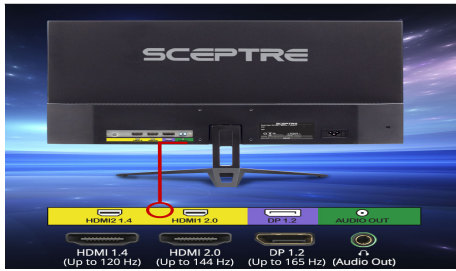

98% sRGB Color Gamut

With 98% sRGB, this monitor offers a wider color gamut than most conventional monitors, giving deeper colors and defining features.

Key Features

Multiple Ports

The DisplayPort deliver up to 144Hz refresh rate, providing incredible visibility & agility to beat your standard player. The HDMI1 port provide an impressive 144Hz refresh rate and the HDMI2 port provides up to 120Hz refresh rate.