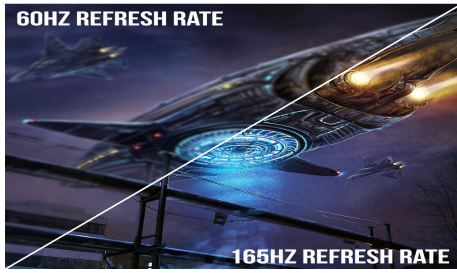

Key Features

165Hz Refresh Rate

Stay above the pack with 165Hz, giving you an edge in performance as frames transition instantly.